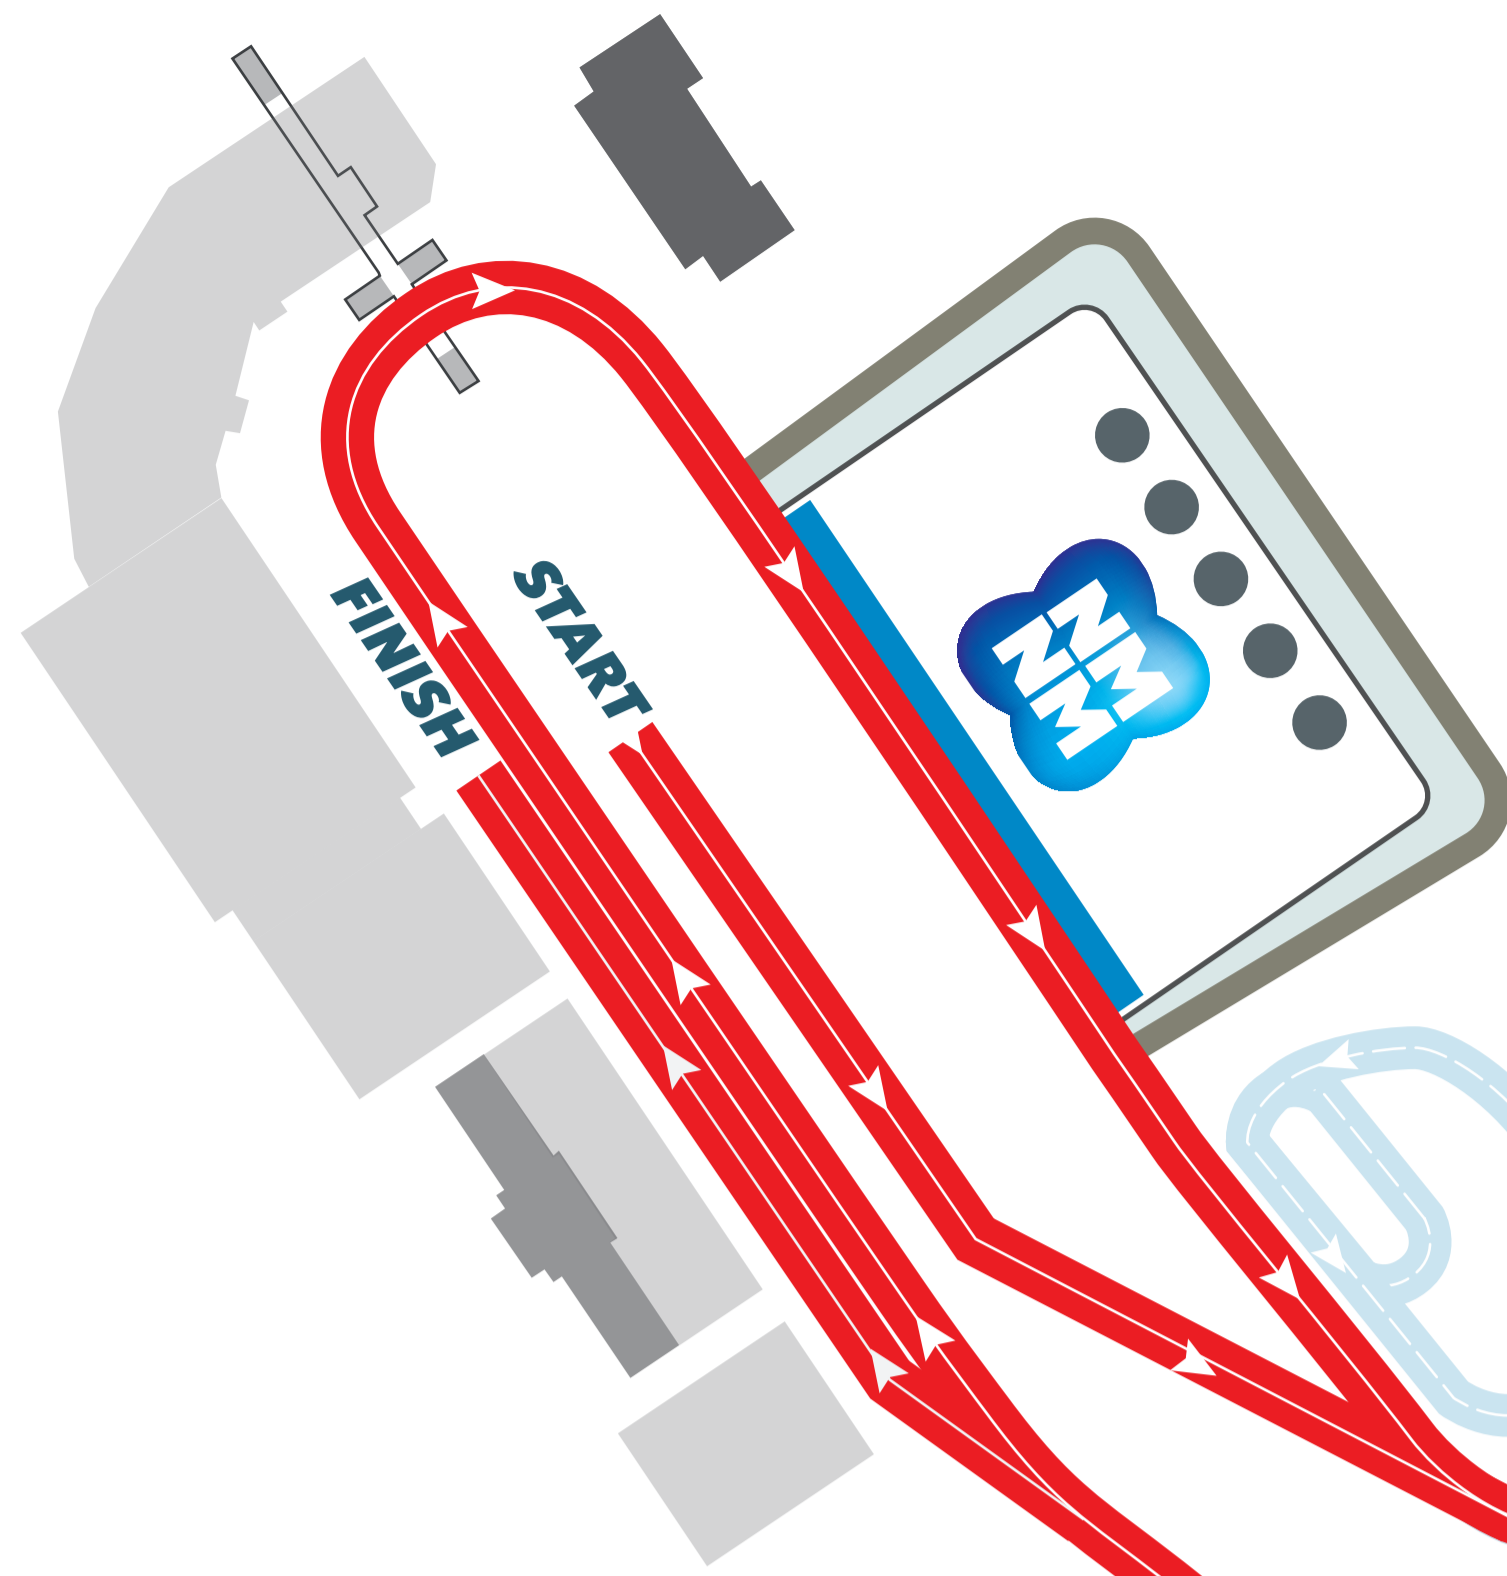

2000m

MODŘÍŇÁK

ARENA
CLIMB

TUNNEL
CLIMB

PLAČKOVEC

OMEGA

CRASH TEST
CORNER