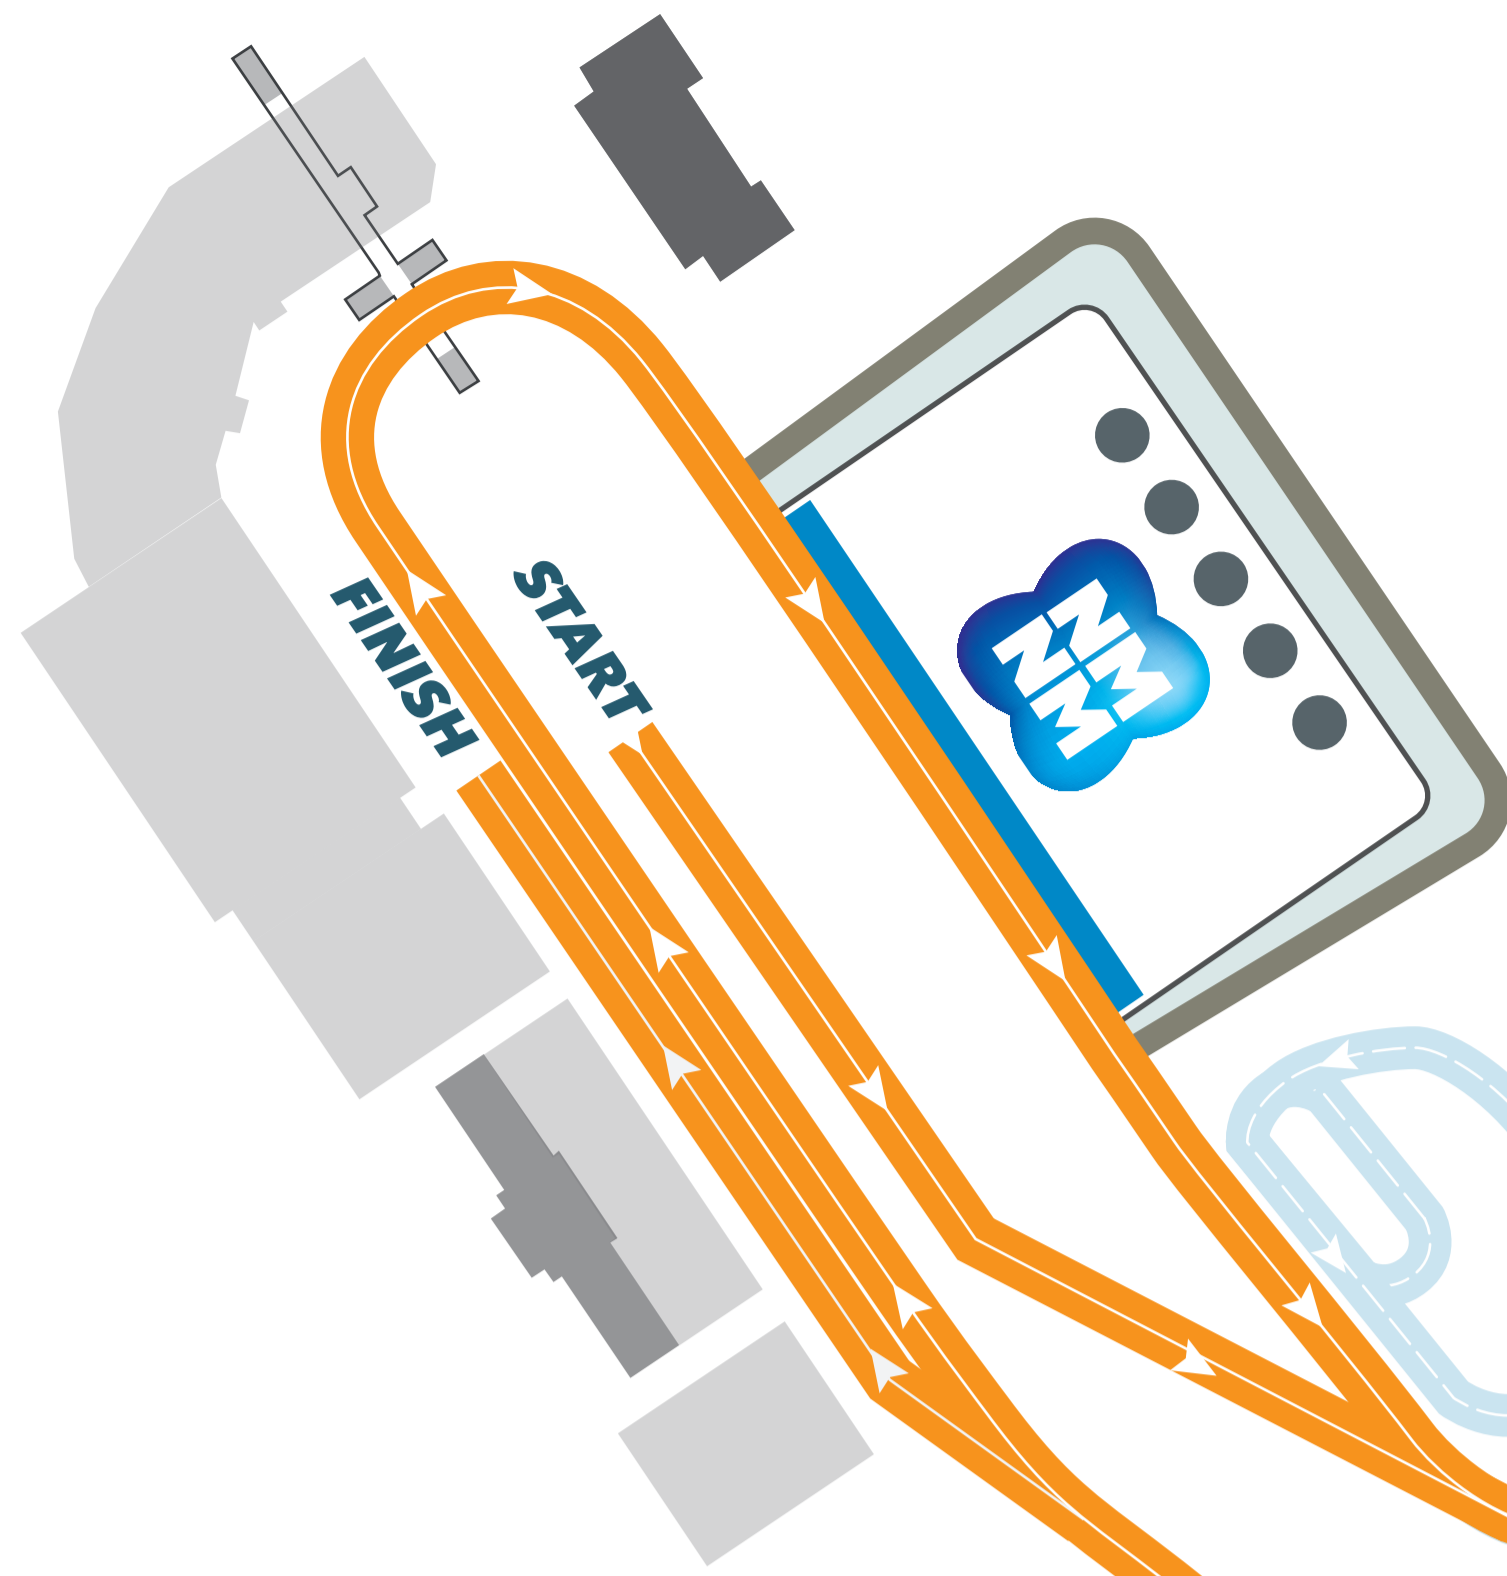

# 1500m

MODŘÍŇÁK

ARENA CLIMB

OMEGA

TUNNEL CLIMB

PLAČKOVEC

CRASH TEST CORNER